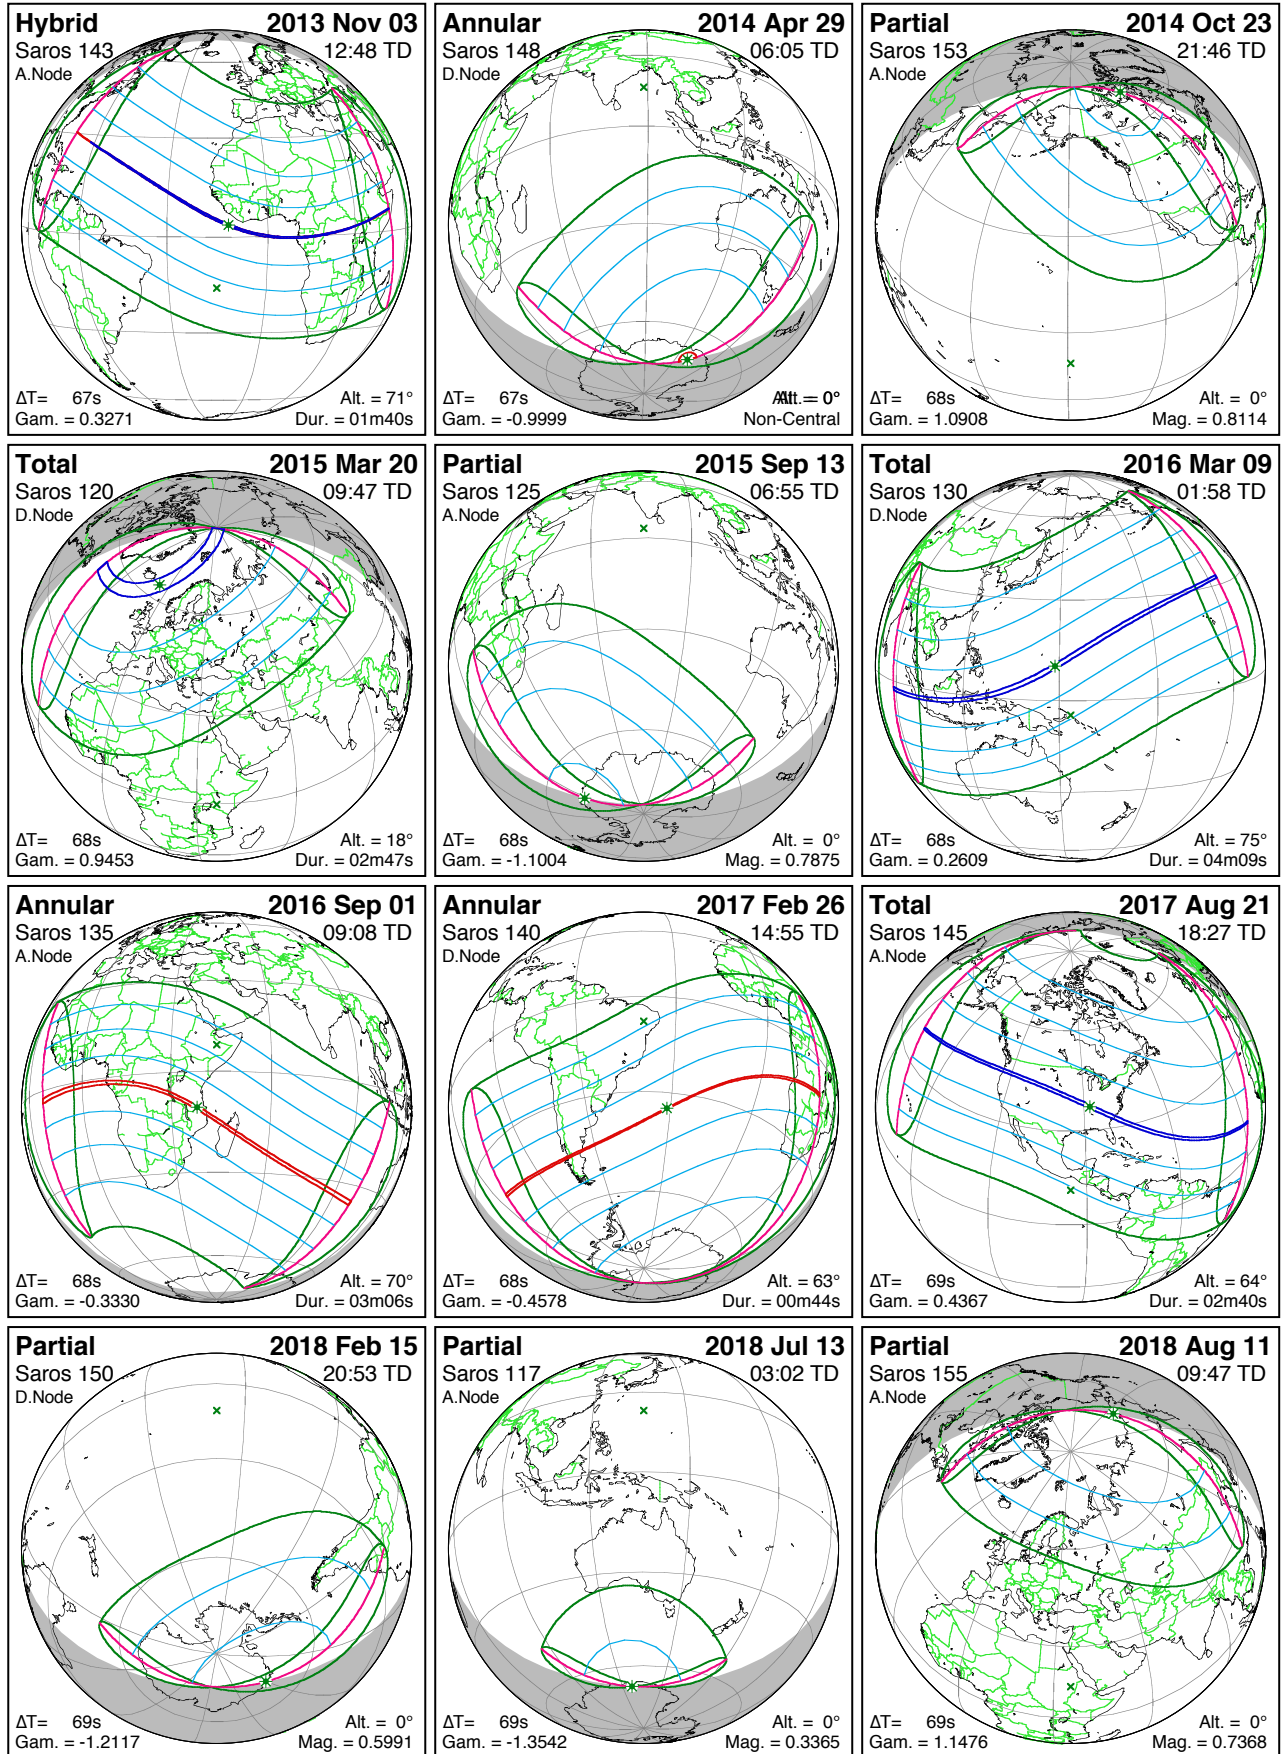

THOUSAND YEAR CANON OF SOLAR ECLIPSES 1501 TO 2500

Plate 103